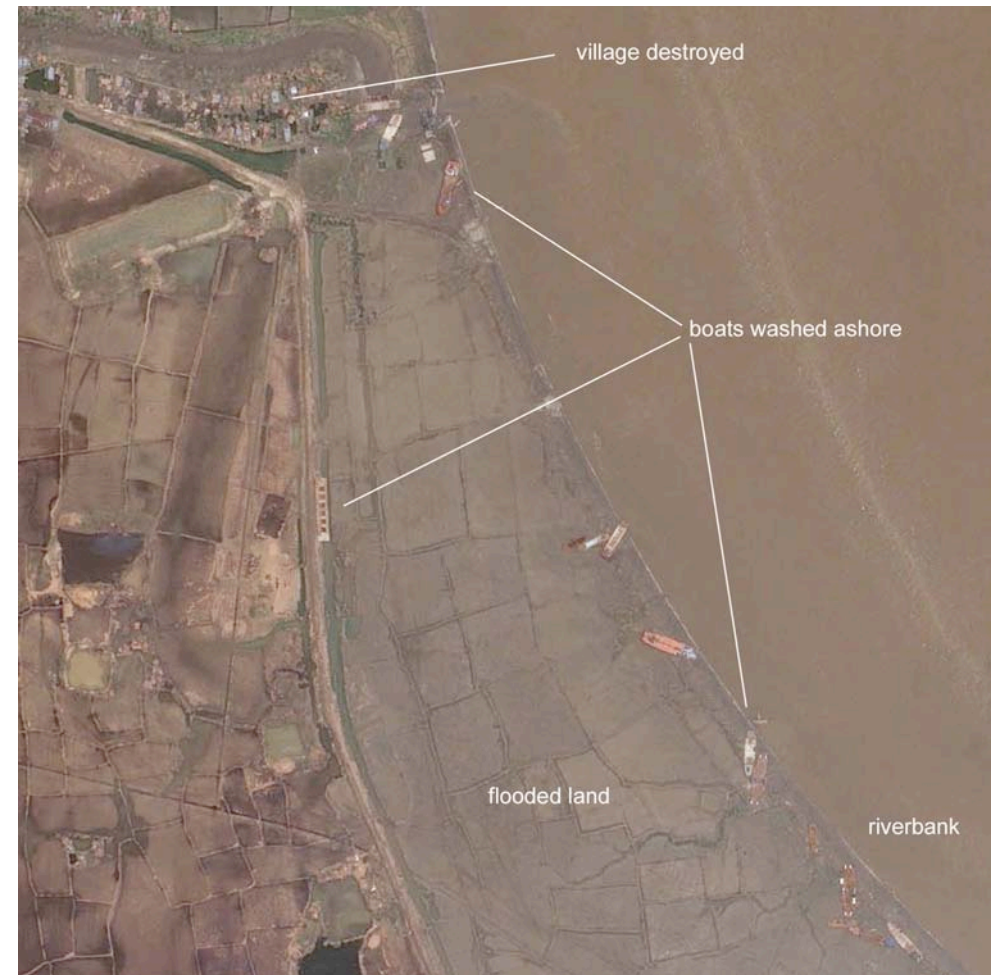

Location: West bank of Rangoon river

Satellite image of Rangoon riverbank before cyclone Nargis struck on 3rd May

Satellite image taken 7th May 2008 showing destruction caused by cyclone Nargis

For further information please contact Burma Campaign UK